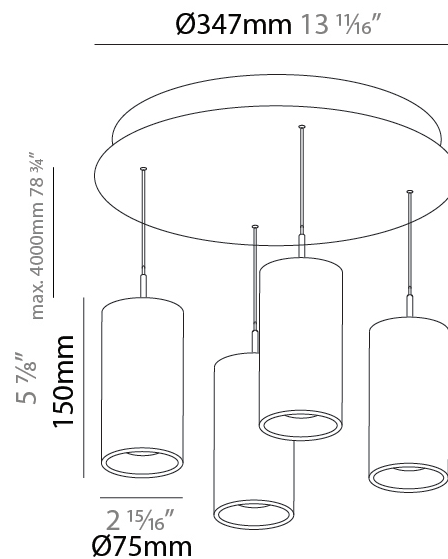

GENERAL

Series: G-Mini Round
Subseries: G-Mini Round Hangover
Brand: Prolight
Division: Architectural
Mounting Type: Suspension
Mounting Location: Ceiling
Subcategory: Spots

PHYSICAL

Shape: Cylinder
Diameter (mm): 75
Diameter (in): 2 ¹⁵/₁₆
Length (mm): 1200
Length (in): 47 ¹/₄
Height (mm): 150
Height (in): 5 ⁷/₈
Light Distribution: Direct
Diffuser: Shine Ring - NOR / OPL / YEL / ORA / RED / BLU / GRN
Fixture Finish: SSR / BKV / CWI / CRY / HAB / UFT / ITA / RUA / FTG / MYG / LOD / PUS / FRO / FUP / KIA / POP / BLS / SPG / MEY / GOH / GUM / CHC / COM / ABZ / JAG / OBR / MOS / ROR
Accent Finish: NOF / COP / MIR / SSS
Fixture Material: Extruded Aluminum / Steel
Cable Details: 2,000mm/78 3/4" / 4,000mm/157 1/2" - Cable, Black, Green, Orange, Red, White

ELECTRICAL

Lamp Type: LED (Zhaga Standard)
Input Wattage (W): 38
Total Output Wattage (W): 34.5
Dimming: Non-Dimmable
Driver Included: Yes
Driver Location: Integrated
Driver Type: Constant Current - Universal
Driver Class: Class 2
Input Voltage (V): 120 - 277

LED

Color Temperature (°K): 2700 / 3000 / 3500 / 4000
Max. Delivered Lumen (lm): Max 3171
Nominal Lumen (lm): Max 4231
CRI: >90 CRI
Lamp Life (hrs): 50000

OPTICAL

Beam Angle: 6 / 22 / 38

RATINGS AND CERTIFICATIONS

Certified By: Certified for North American Standards
IP rating: IP20