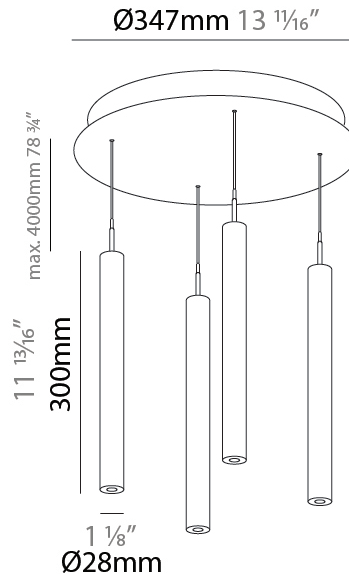

GENERAL

Series: G-Mini Round
Subseries: G-Mini Round Hangover
Brand: Prolight
Division: Architectural
Mounting Type: Suspension
Mounting Location: Ceiling
Subcategory: Spots

PHYSICAL

Shape: Cylinder
Diameter (mm): 347
Diameter (in): 13 11/16
Height (mm): 300
Height (in): 11 13/16
Light Distribution: Direct
Diffuser: Shine Ring - NOR / OPL / YEL / ORA / RED / BLU / GRN
Fixture Finish: SSR / BKV / CWI / CRY / HAB / UFT / ITA / RUA / FTG / MYG / LOD / PUS / FRO / FUP / KIA / POP / BLS / SPG / MEY / GOH / GUM / CHC / COM / ABZ / JAG / OBR / MOS / ROR
Accent Finish: NOF / COP / MIR / SSS
Fixture Material: Extruded Aluminum / Steel
Cable Details: 2,000mm/78 3/4" / 4,000mm/157 1/2" - Cable, Black, Green, Orange, Red, White

ELECTRICAL

Lamp Type: LED (Zhaga Standard)
Input Wattage (W): 26
Total Output Wattage (W): 23.7
Dimming: Non-Dimmable
Driver Included: Yes
Driver Location: Integrated
Driver Type: Constant Current - Universal
Driver Class: Class 2
Input Voltage (V): 120 - 277

LED

Color Temperature (°K): 2700 / 3000 / 3500 / 4000
Max. Delivered Lumen (lm): 1557 / 1421 / 1499 / 1450
Nominal Lumen (lm): 1840 / 1949 / 2057 / 2112
CRI: >90 CRI
Lamp Life (hrs): 50000

OPTICAL

Beam Angle: 32 / 58

RATINGS AND CERTIFICATIONS

Certified By: Certified for North American Standards
IP rating: IP20